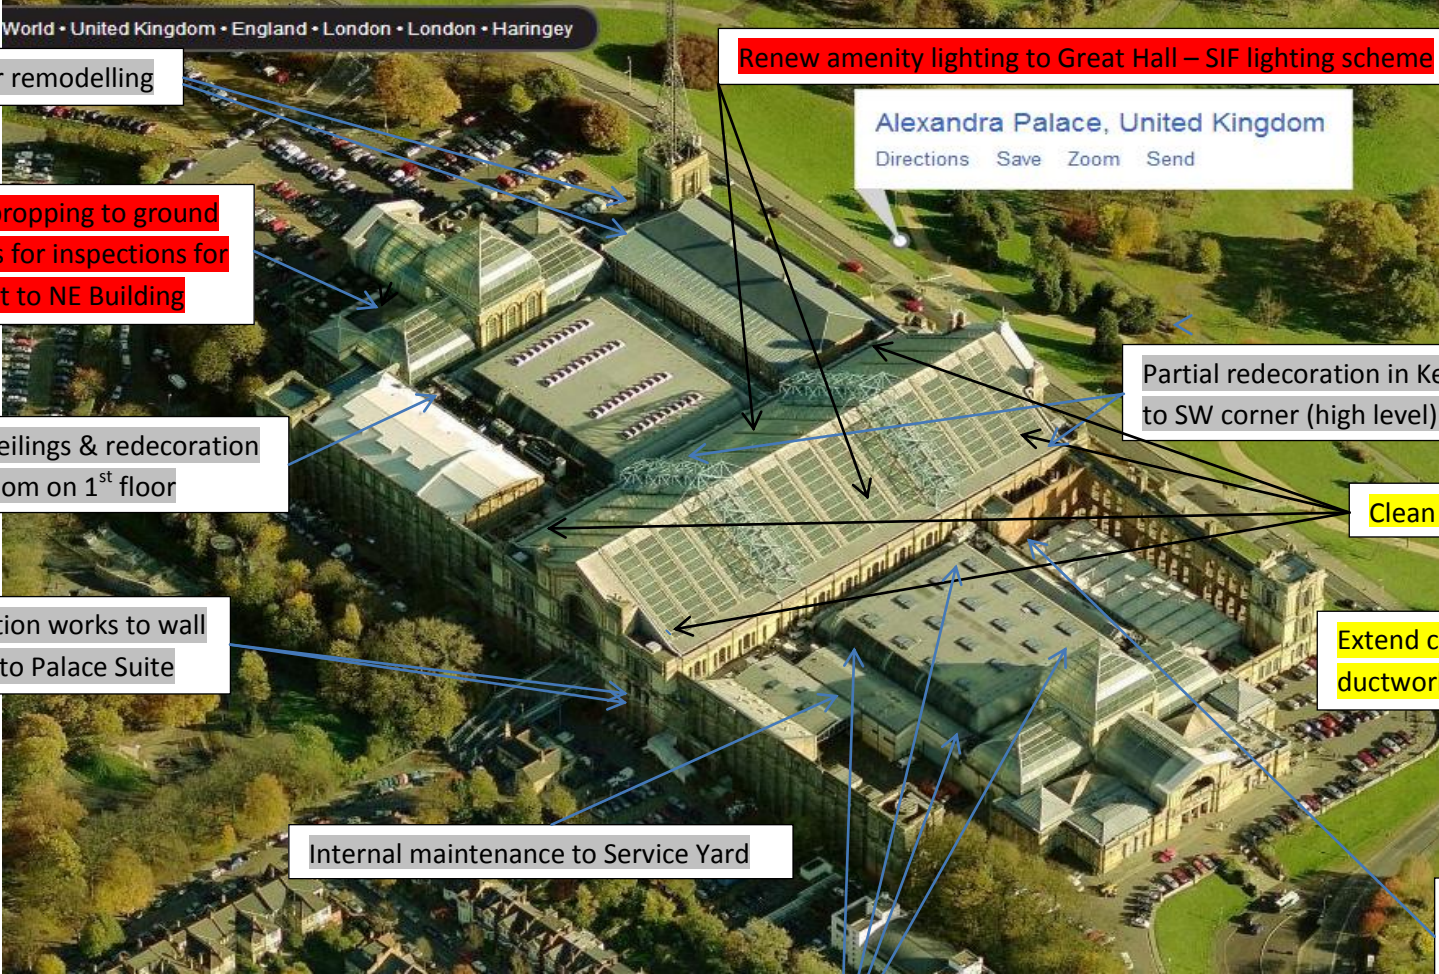

FABRIC REPAIRS – INTERNAL – 2015/16 APPENDIX 4

BBC Tower remodelling

Renew amenity lighting to Great Hall – SIF lighting scheme

Access & propping to ground & 1st floors for inspections for HLF project to NE Building

Partial redecoration in Keim mineral paints to walls & plaster repairs to SW corner (high level) and East wall (low level) to Great Hall

Replace ceilings & redecoration to staff room on 1st floor

Clean fabric linings to Great Hall

Conservation works to wall paintings to Palace Suite

Extend clean to internal trusses, ventilation/heating ductwork, and access walkways/ladders

Internal maintenance to Service Yard

Conservation & access works to Bunkroom (former Prison cell) to Basement - Area 1 funded from History Tours income

Repaint concrete floor to West Hall